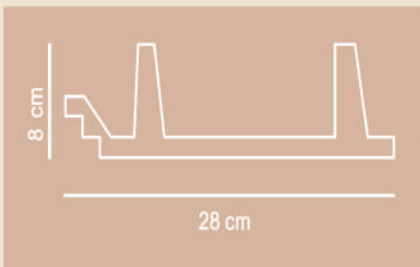

PROFILES FOR WALL
AND CEILING FINISHES
LED - SPOT

CORNICE L 1

CORNICE L 2

LED CORNICE

**PROFILES FOR WALL
AND CEILING FINISHES
LED**

L1

L2

CORNICE L 3