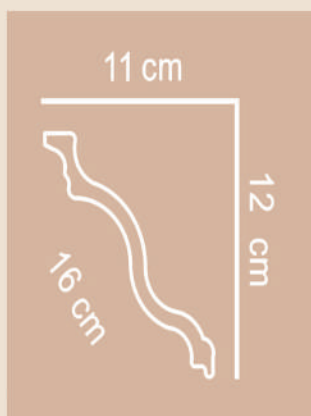

**PROFILES FOR WALL
AND CEILING FINISHES**

LED

L 5

K 37

K - Profile Bar
K01 Decorations foam

K - Profile Bar
K02 Decorations foam

K CORNICE PROFILES FOR WALL AND CEILING FINISHES

K - Profile Bar
K04 Decorations foam