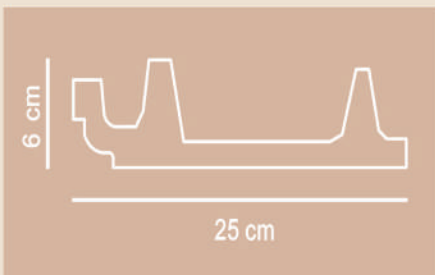

S 002-CORNICE

PROFILES FOR WALL
AND CEILING FINISHES
LED - SPOT