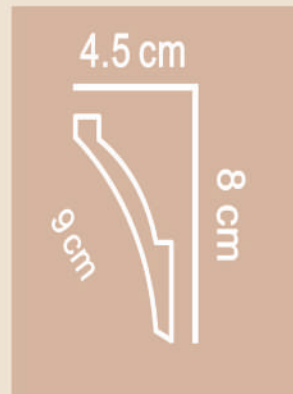

LED CORNICE

**PROFILES FOR WALL
AND CEILING FINISHES
LED**

L3