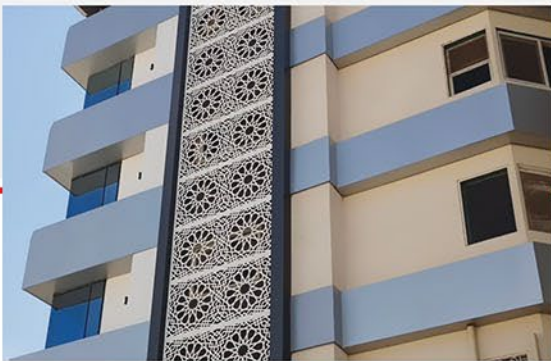

• ALAGHNDOR HOSPITAL •

• 10TH of Ramadan • 2019 • 3500m2